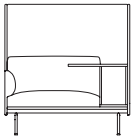

HIGHBACK WORK

115 cm /
45.3"
SH 40 cm /
15.7"

111 cm / 43.7"

78 cm / 30.7"
SD 54 cm / 21.3"